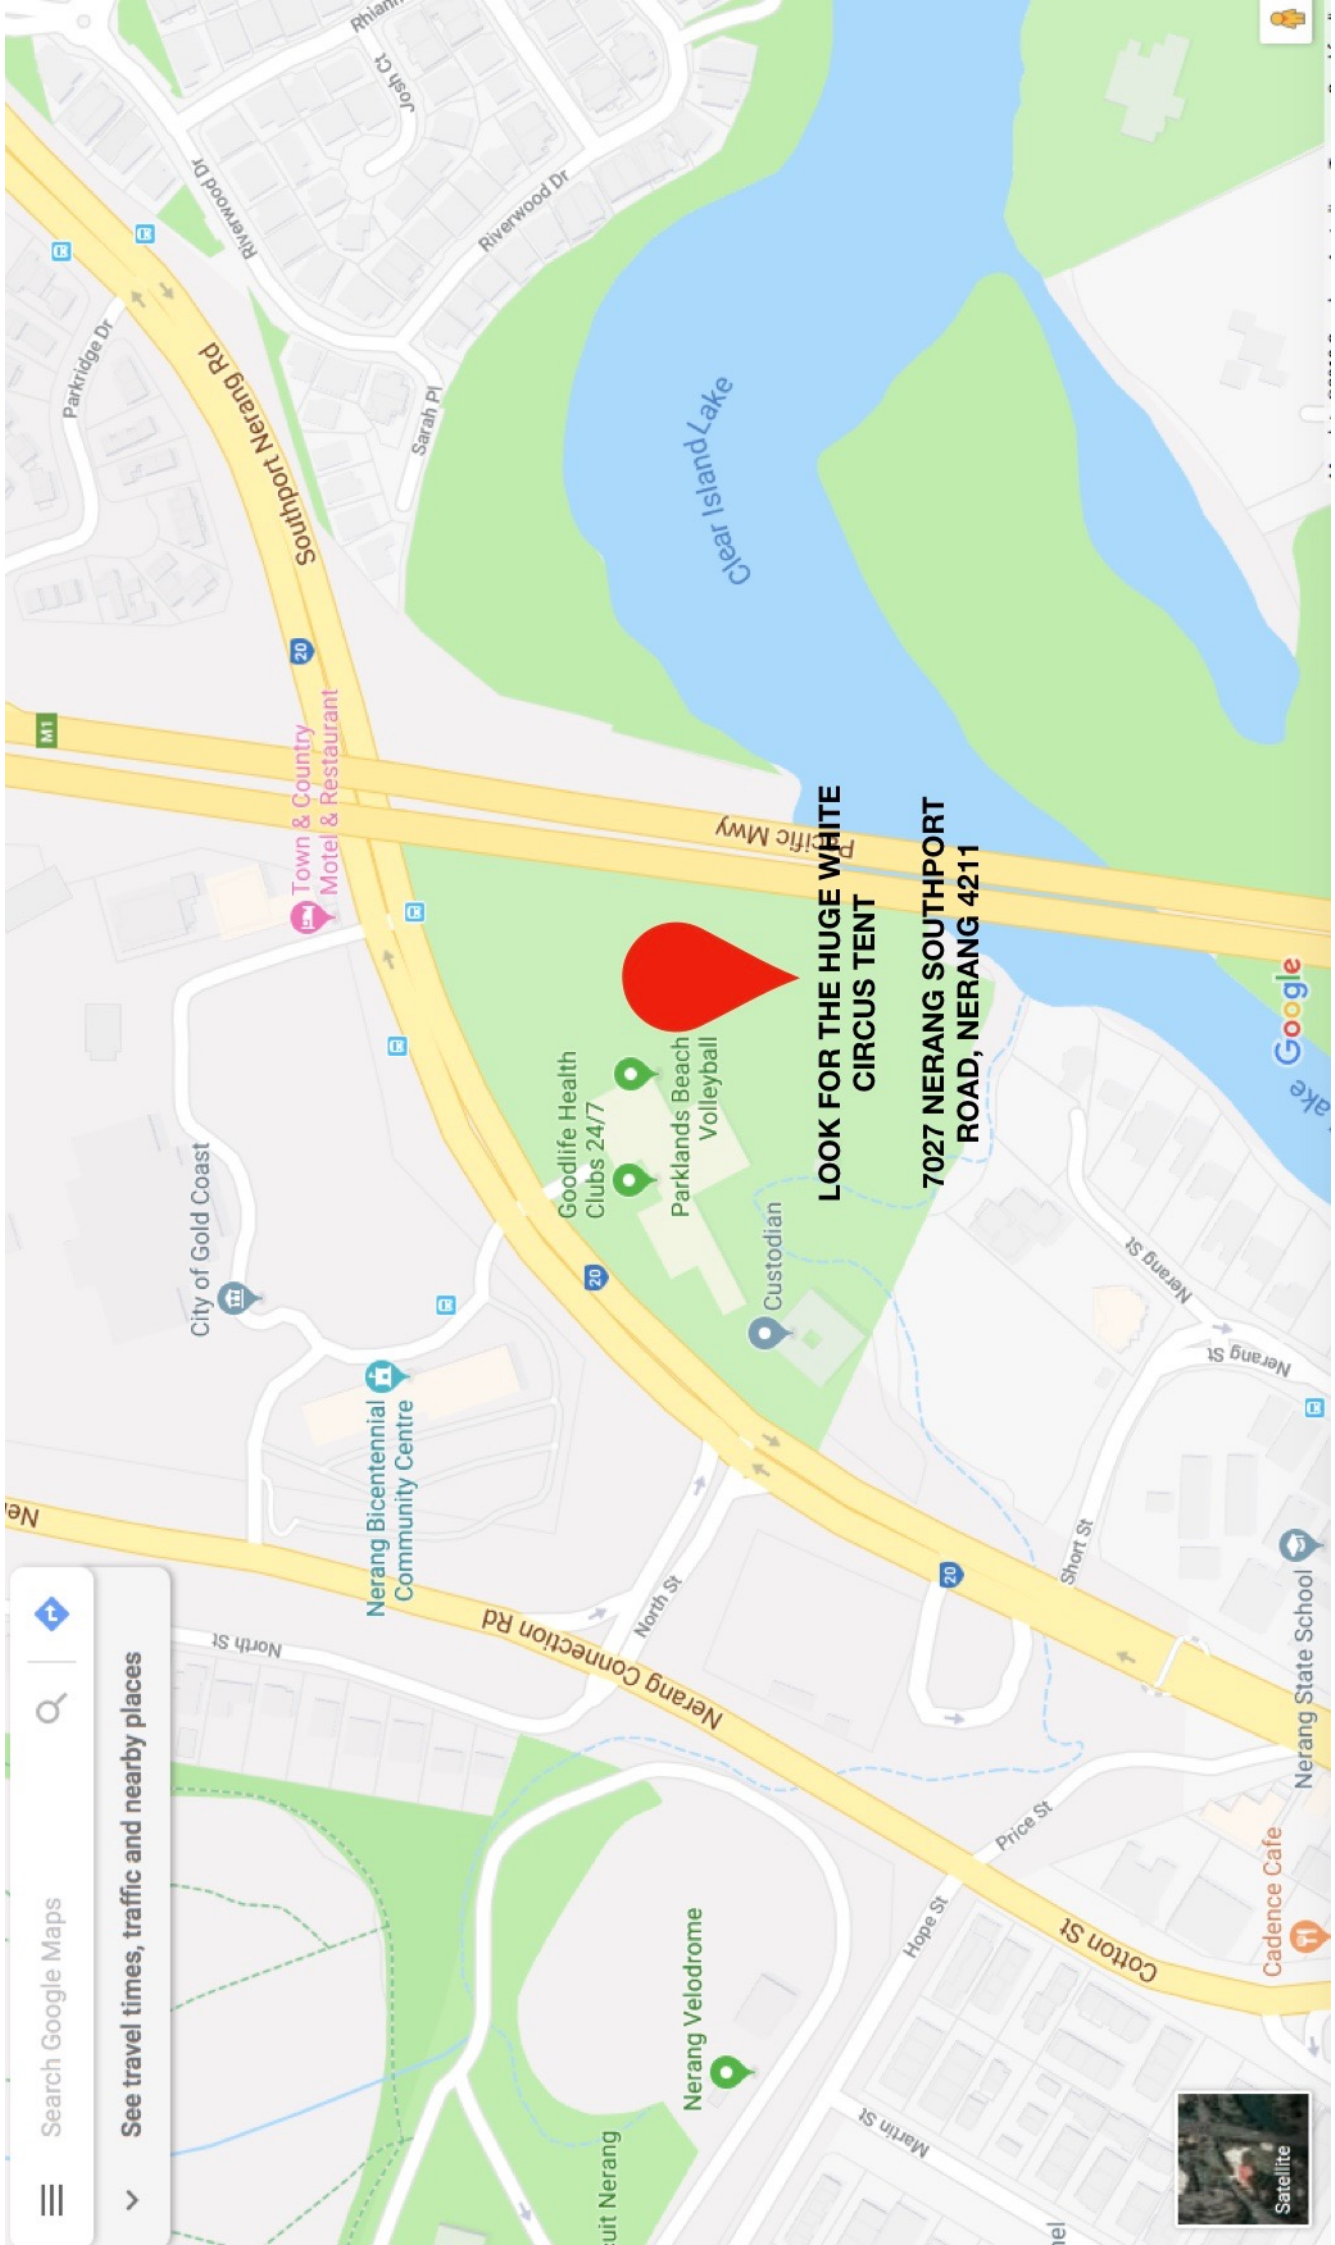

Search Google Maps

See travel times, traffic and nearby places

**LOOK FOR THE HUGE WHITE CIRCUS TENT**

**7027 NERANG SOUTHPORT ROAD, NERANG 4211**